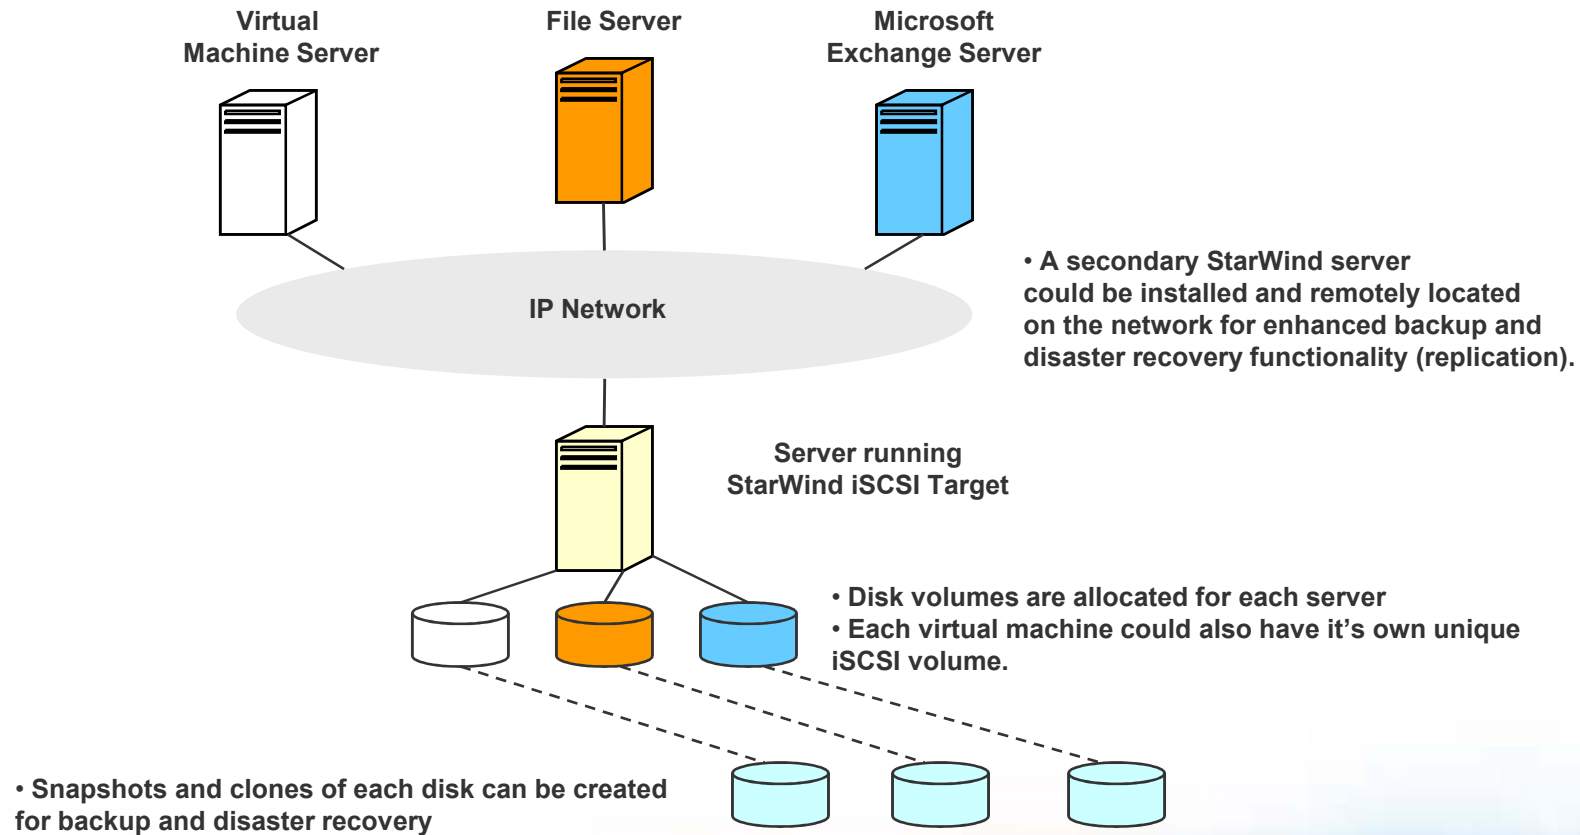

StarWind iSCSI Target

Turn a Microsoft Windows machine
into iSCSI Target appliance!

 ROCKETDIVISION

www.rocketdivision.com

What is a Software iSCSI Target ?

- StarWind is a full featured software-only application that runs on Microsoft Windows operating systems
- StarWind enables any Windows machine to act as an iSCSI target device
- StarWind enables Directly Attached Storage (DAS) to be accessible over an IP network
- StarWind is easy to install and configure

Why use StarWind vs. dedicated iSCSI hardware?

- StarWind allows you to leverage existing investments in server hardware and IP infrastructure.
- If the StarWind server hardware needs expanding or fails you are not locked into a specific vendor, reducing hardware upgrade and replacement costs.
- StarWind is flexible, it doesn't need to run on a dedicated server.
- Since StarWind works with standard server hardware it is easy to design custom storage solutions such as offsite replication and backup.

Example, illustrating StarWind used as centralized storage for key production servers

Benefits & Solutions

- **Storage Consolidation:** Consolidate all storage in the server room to increase application up time and simplify administration with a centrally managed storage solution.
- **Disaster Recovery:** Dynamic volume snapshots and incremental backups simplify disaster recovery and backup initiatives.
- **Leverage Existing Storage:** StarWind can leverage existing Direct Attached Storage (DAS) making it available as iSCSI storage.
- **Virtualize & Share Physical Devices:** Tape drives can be shared over a standard IP network, leveraging tape backup applications to backup to a remotely located tape drive as if it was attached locally.
- **Regulatory Compliance:** Reduce complexity and simplify data retention, backup and disaster recovery for compliance with regulatory requirements such as Sarbanes-Oxley and HIPAA.